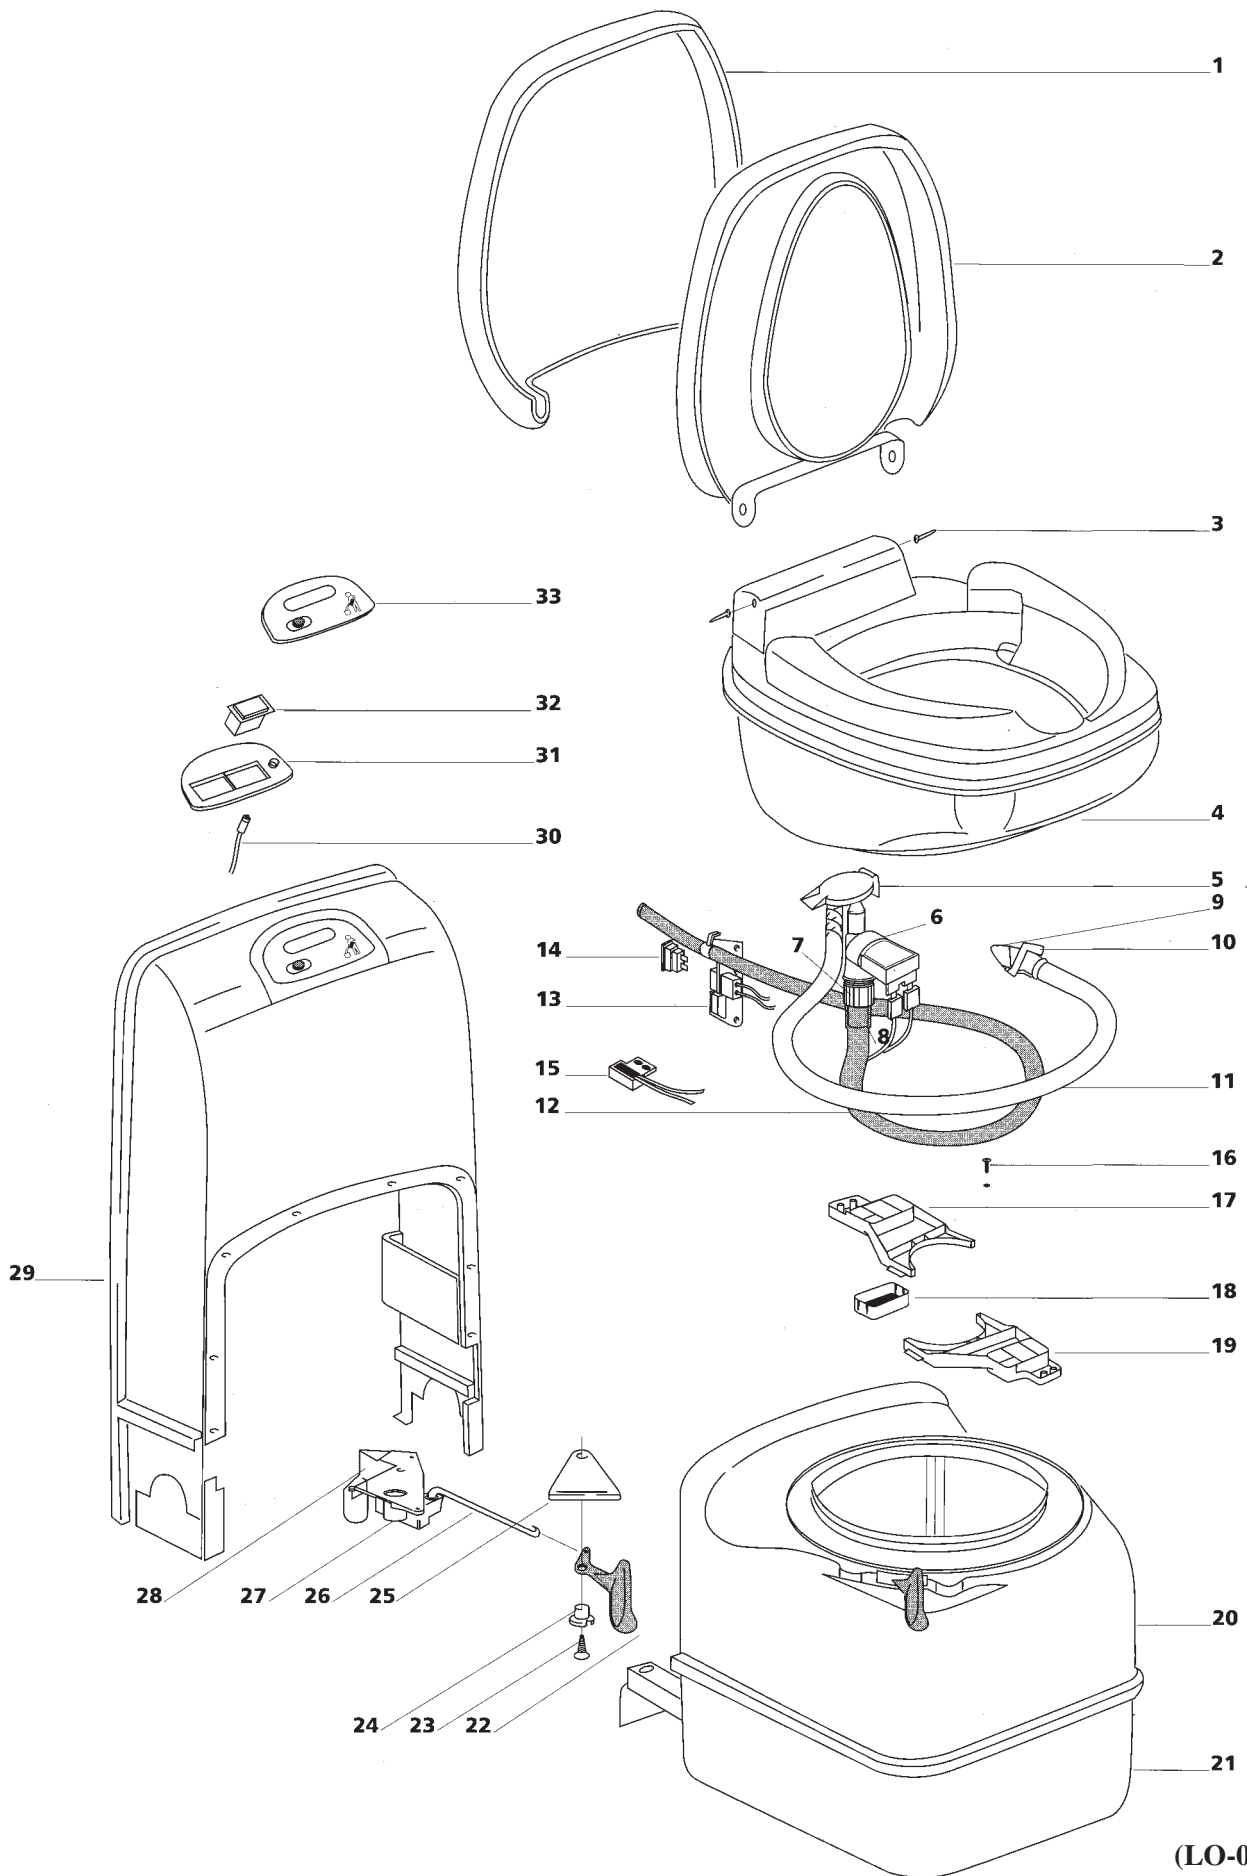

C-200 CW / CWE

(LO-026.00)

C-200 CW / CWE (LO-056.01)

Spare part	Single spare part number	Assembly spare part number	Available in colour number
1. Cover			
2. Seat		23706	62
3. Hinge pin	23707		62
4. Bowl			
5. O-ring			
6. Nozzle		23710	62
7. Watersupply tube			
8. Screw			
9. Bowl retainer bracket			
10. Magnet basket			
11. Bowl retainer bracket			
12. Base upper			
13. Base lower			
14. Handle			
15. Screw		23713	74
16. Bushing			
17. Seal handle			
18. Link			
19. Saddle			
20. Saddle bracket	23848		
Bracket outside vent	23850		
21. Console			
22. Battery container			
23. Reed switch		23738	
24. Wiring harness			
25. Led C-200 CW			
26. Manual pump	23739		62
26. A Pump retainer	23845		
27. Waterfill door	23791		57/80/84
28. Vacuum breaker	16833		
29. Water tube			
30. Pump	16374		
31. Bezel			
32. Adaptor bezel		23771	62
33. Vacuum breaker	16833		
34. Switch	23792		

Cassette

C-200 S/CS

(LO-027.00)

C-200 S/CS (LO-057.01)

Spare part	Single spare part number	Assembly spare part number	Available in colour number
1. Cover			
2. Seat		23706	62
3. Hinge pin	23707		62
<hr/>			
4. Bowl			
<hr/>			
5. Vacuumbreaker	16833		
6. Electric valve			
7. Hose nut		23709	
8. Hose barb			
9. O-ring			
10. Nozzle		23710	62
11. Watertube			
12. Watertube			
13. Waterfuse bracket			
14. Fuse	21766		
15. Reed switch	23714		62
<hr/>			
16. Screw			
17. Bowl retainer bracket			
18. Magnet basket			
19. Bowl retainer bracket			
<hr/>			
20. Base upper			
21. Base lower			
<hr/>			
22. Handle			
23. screw		23713	74
24. Bushing			
25. Seal handle			
26. Link			
27. Saddle			
28. Saddle bracket	23848		
Bracket outside vent	23850		
29. Console			
30. Led C-200 S and CS	23718		
31. Switch panel			
32. Flush switch	23716		
33. Bezel		23846	