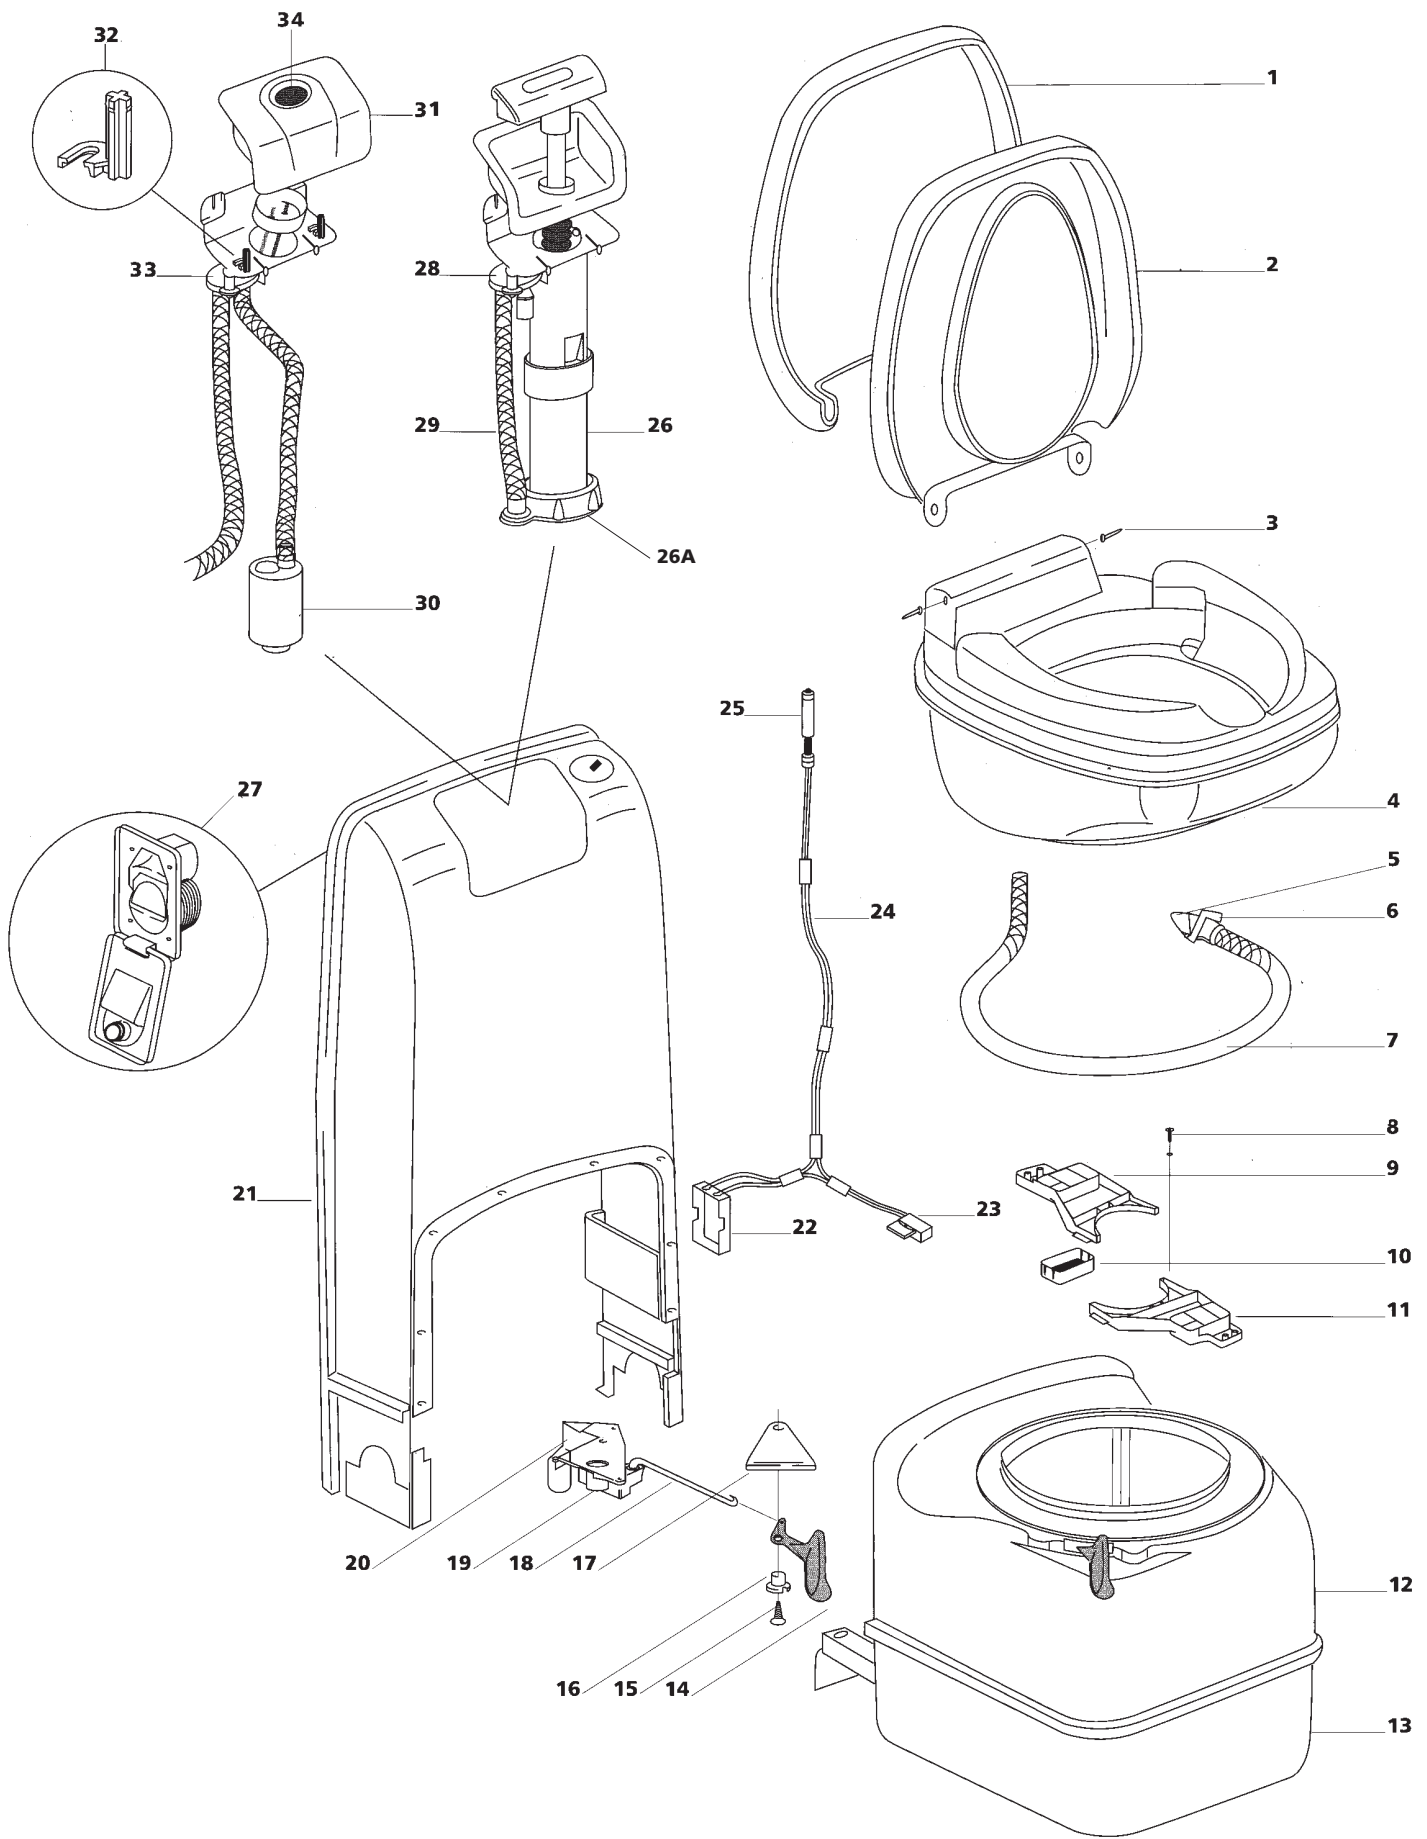

C-200 CW / CWE

(LO-026.00)

C-200 CW / CWE (LO-056.01)

Spare part	Single spare part number	Assembly spare part number	Available in colour number
1. Cover			
2. Seat		23706	62
3. Hinge pin	23707		62
4. Bowl			
5. O-ring			
6. Nozzle		23710	62
7. Watersupply tube			
8. Screw			
9. Bowl retainer bracket			
10. Magnet basket			
11. Bowl retainer bracket			
12. Base upper			
13. Base lower			
14. Handle			
15. Screw		23713	74
16. Bushing			
17. Seal handle			
18. Link			
19. Saddle			
20. Saddle bracket	23848		
Bracket outside vent	23850		
21. Console			
22. Battery container			
23. Reed switch		23738	
24. Wiring harness			
25. Led C-200 CW			
26. Manual pump	23739		62
26. A Pump retainer	23845		
27. Waterfill door	23791		57/80/84
28. Vacuum breaker	16833		
29. Water tube			
30. Pump	16374		
31. Bezel			
32. Adaptor bezel		23771	62
33. Vacuum breaker	16833		
34. Switch	23792		

Cassette

C-200 S/CS

(LO-027.00)

C-200 S/CS (LO-057.01)

Spare part	Single spare part number	Assembly spare part number	Available in colour number
1. Cover			
2. Seat		23706	62
3. Hinge pin	23707		62
<hr/>			
4. Bowl			
<hr/>			
5. Vacuumbreaker	16833		
6. Electric valve			
7. Hose nut		23709	
8. Hose barb			
9. O-ring			
10. Nozzle		23710	62
11. Watertube			
12. Watertube			
13. Waterfuse bracket			
14. Fuse	21766		
15. Reed switch	23714		62
<hr/>			
16. Screw			
17. Bowl retainer bracket			
18. Magnet basket			
19. Bowl retainer bracket			
<hr/>			
20. Base upper			
21. Base lower			
<hr/>			
22. Handle			
23. screw		23713	74
24. Bushing			
25. Seal handle			
26. Link			
27. Saddle			
28. Saddle bracket	23848		
Bracket outside vent	23850		
29. Console			
30. Led C-200 S and CS	23718		
31. Switch panel			
32. Flush switch	23716		
33. Bezel		23846	