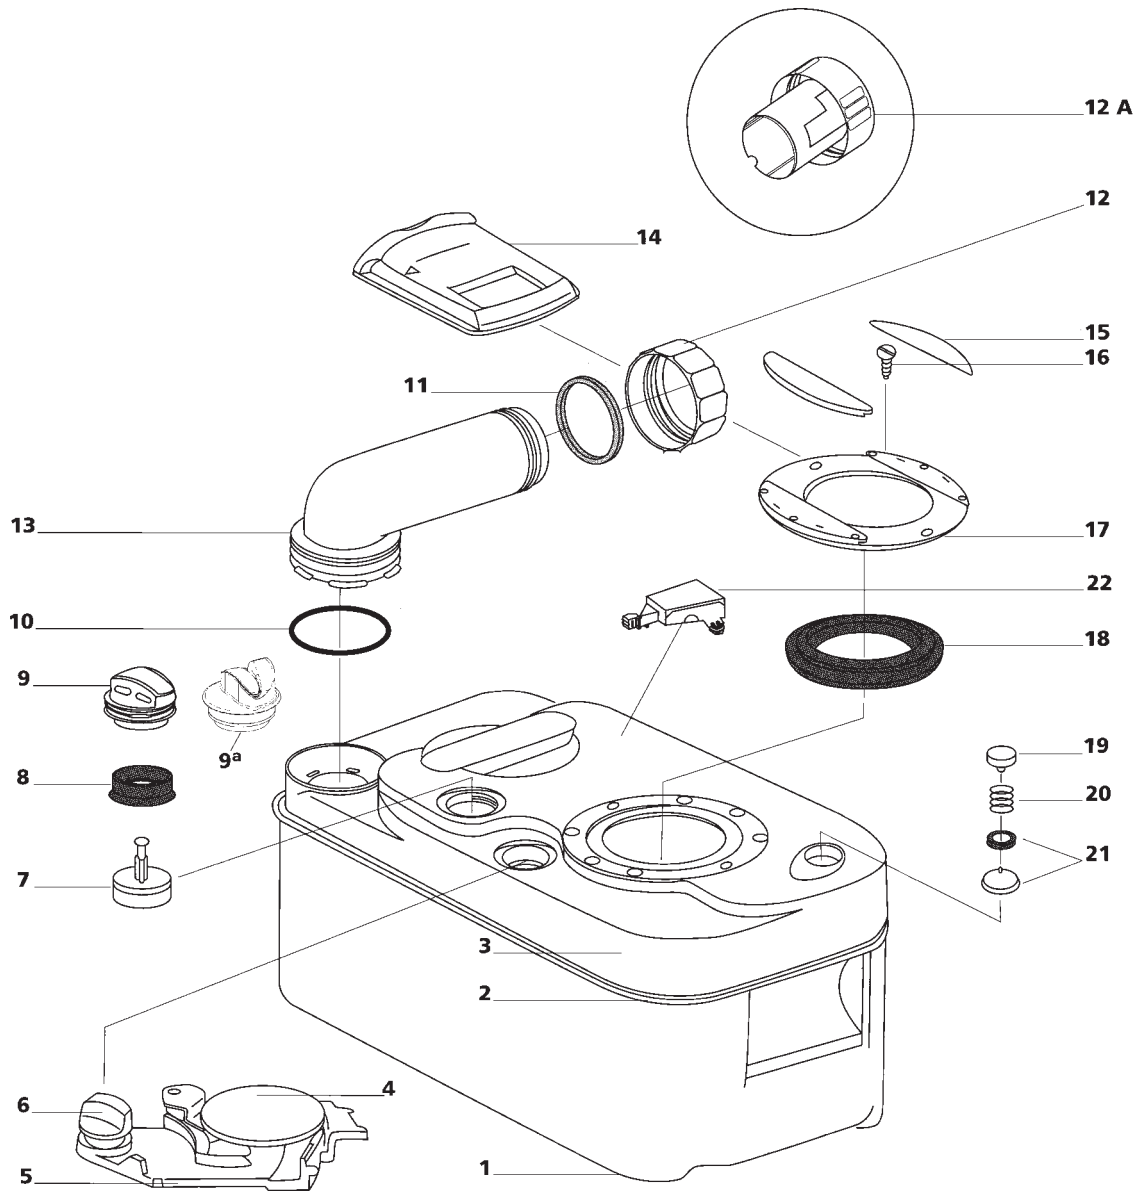

C-200 Holdingtank

(LO-028.00)